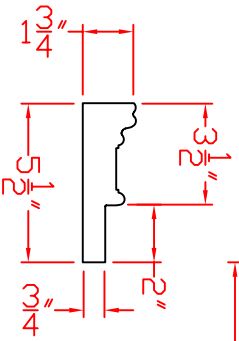

1 3/4"

20 1/2"

24"

Name: WINDOW ARCH

Dimensions: I.D. (W 24" x H 15") x P 1 3/4"

Material: Polyurethane

Part Number:

A16524