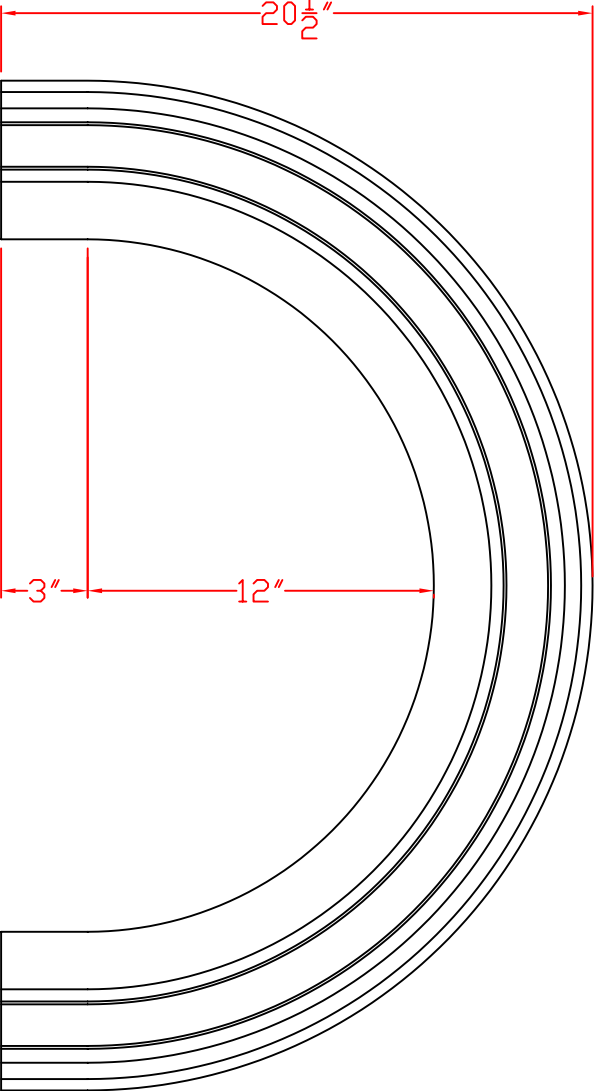

1 3/4"

20 1/2"

24"

Name: WINDOW ARCH

Dimensions: I.D. (W 24" x H 15") x P 1 3/4"

Material: Polyurethane

Part Number:

A16524