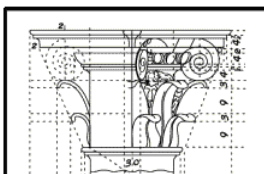

Name: Arch Keystone

Dimensions: W 4 1/2", H 6 5/8", P 2 1/2"

Material: Polyurethane

Part Number:

A165K

Date: 07/01/04

Scale: Not to scale

Drawn By: MS