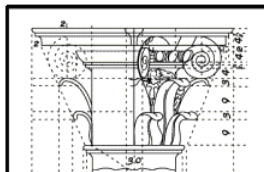

Name: FLAT WINDOW ARCH

Dimensions: I.D. 40" x H 18 1/2" x P 3/4"

Material: Polyurethane

Part Number:

A25040

Date: 08/16/04

Scale: Not to scale

Drawn By: MS