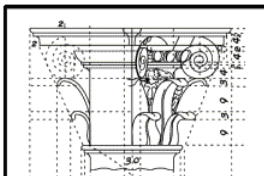

Name: DECOR ACCCENT

Dimensions: W 8" , H 2 1/8" , P 1/2"

Material: Polyurethane

Part Number:

D6008

Date: 04/28/05

Scale: Not to scale

Drawn By: MS