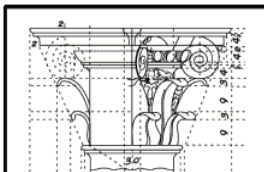

$\frac{9}{16}$ "

$7\frac{1}{2}$ "

$3\frac{3}{8}$ "

Name: DECOR ACCENT

Dimensions: W 7 1/2" x H 3 3/8" x P 9/16"

Material: Polyurethane

Part Number:
D6025

Date: 04/25/05
Scale: Not to scale
Drawn By: MS