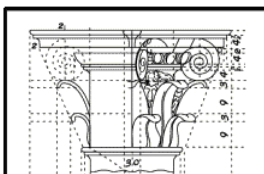

Name: DECOR ACCCENT

Dimensions: W 4 1/4", H 6 5/16", P 3/4"

Material: Polyurethane

Part Number:

**D6069**

Date: 04/27/05

Scale: Not to scale

Drawn By: MS