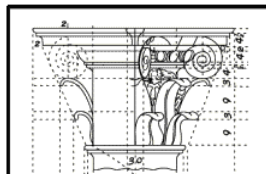

Name: WINDOW FEATURES

Dimensions: W 41 5/8", H 15", P 6 1/4"

Material: Polyurethane

Part Number:
EW41.63K

Date: 06/08/04

Scale: Not to scale

Drawn By: MG

ARCHITECTURAL
ORNAMENT