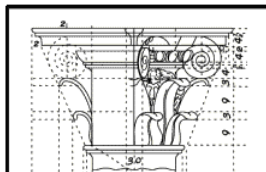

Name: Spoked Window Pediment

Dimensions: W26 3/4", H13 7/16", P 1 3/16"

Material: Polyurethane

Part Number:

**G406**

Date: 07/05/04

Scale: Not to scale

Drawn By: MS