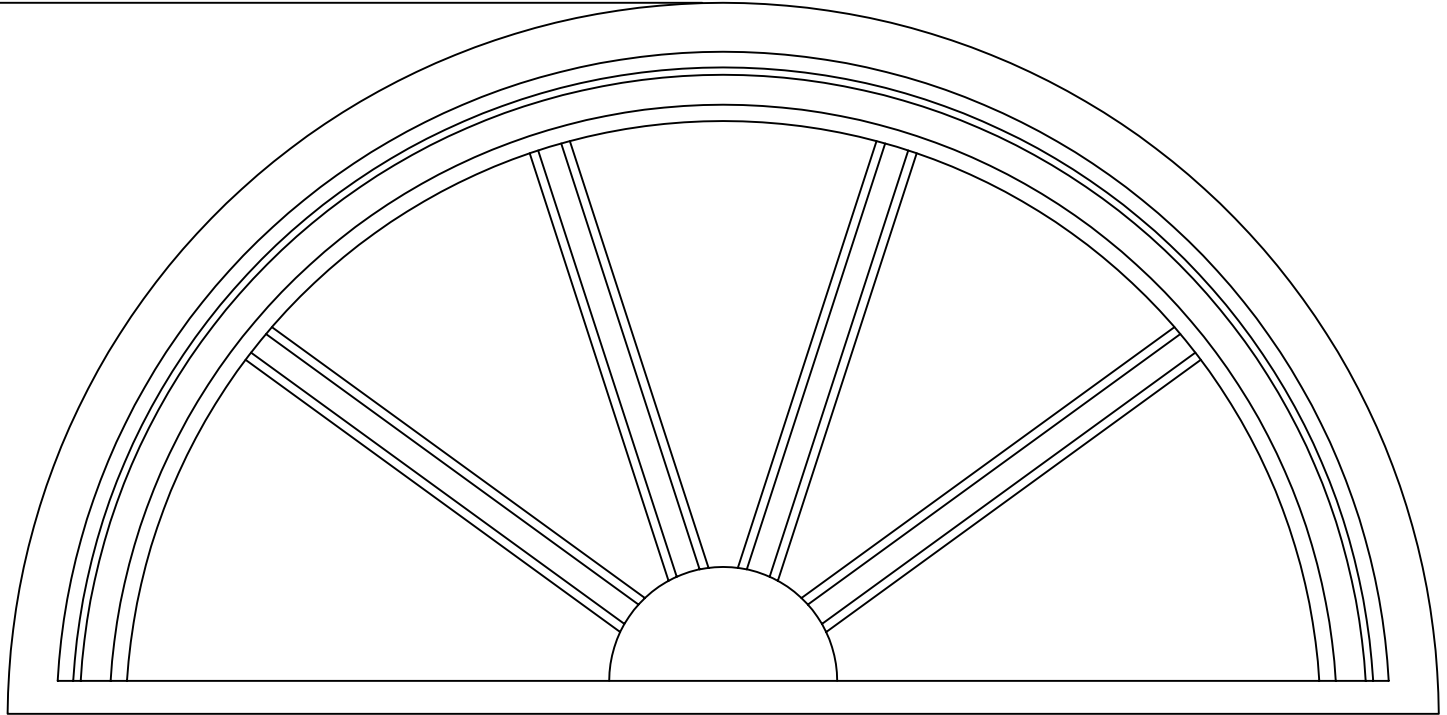

$1\frac{3}{16}"$

$14\frac{13}{16}"$

$29\frac{13}{16}"$

Name: Spoked Window Pediment

Dimensions: W29 13/16", H14 13/16", P 1 3/16"

Material: Polyurethane

Part Number:

**G410**