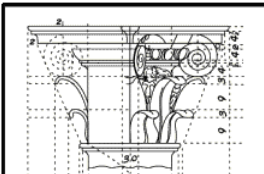

Name: Spoked Window Pediment

Dimensions: W36 1/16", H 18", P 1 3/16"

Material: Polyurethane

Part Number:

G411

Date: 07/05/04

Scale: Not to scale

Drawn By: MS