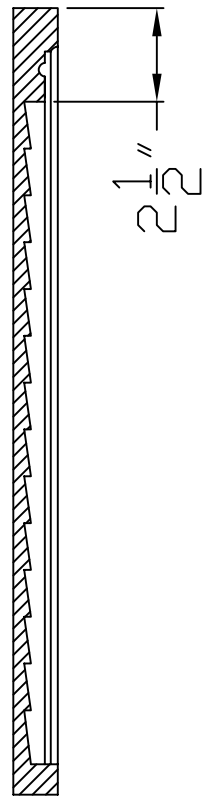

$1\frac{3}{16}$ "

21"

21"

20"

Name: Round Top Louver(Decorative)

Dimensions: W 20",H 21",P 1 3/16"

Material: Polyurethane

Part Number:
G412

Date: 06/29/04
Scale: Not to scale
Drawn By: MS

PROPERTY OF
ARCHITECTURAL ORNAMENT INC.
Design Copyright © Architectural Ornament Inc. 2005. All rights reserved

55 BRADWICK DRIVE
CONCORD, ONTARIO
L4K 1K5