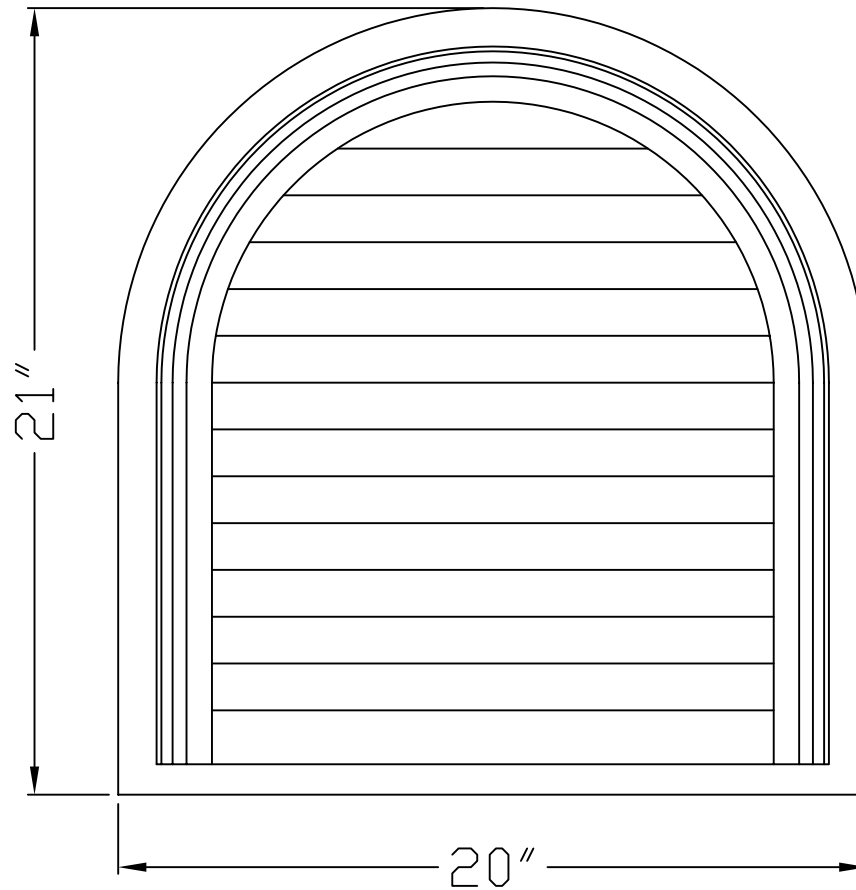

$1\frac{3}{16}$ "

21"

21"

20"

Name: Round Top Louver(Decorative)

Dimensions: W 20",H 21",P 1 3/16"

Material: Polyurethane

Part Number:
G412