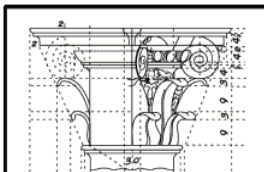

Name: Spoked Window Pediment

Dimensions: W 48" , H 24" , P 1 3/8"

Material: Polyurethane

Part Number:

G448

Date: 07/05/04

Scale: Not to scale

Drawn By: MG