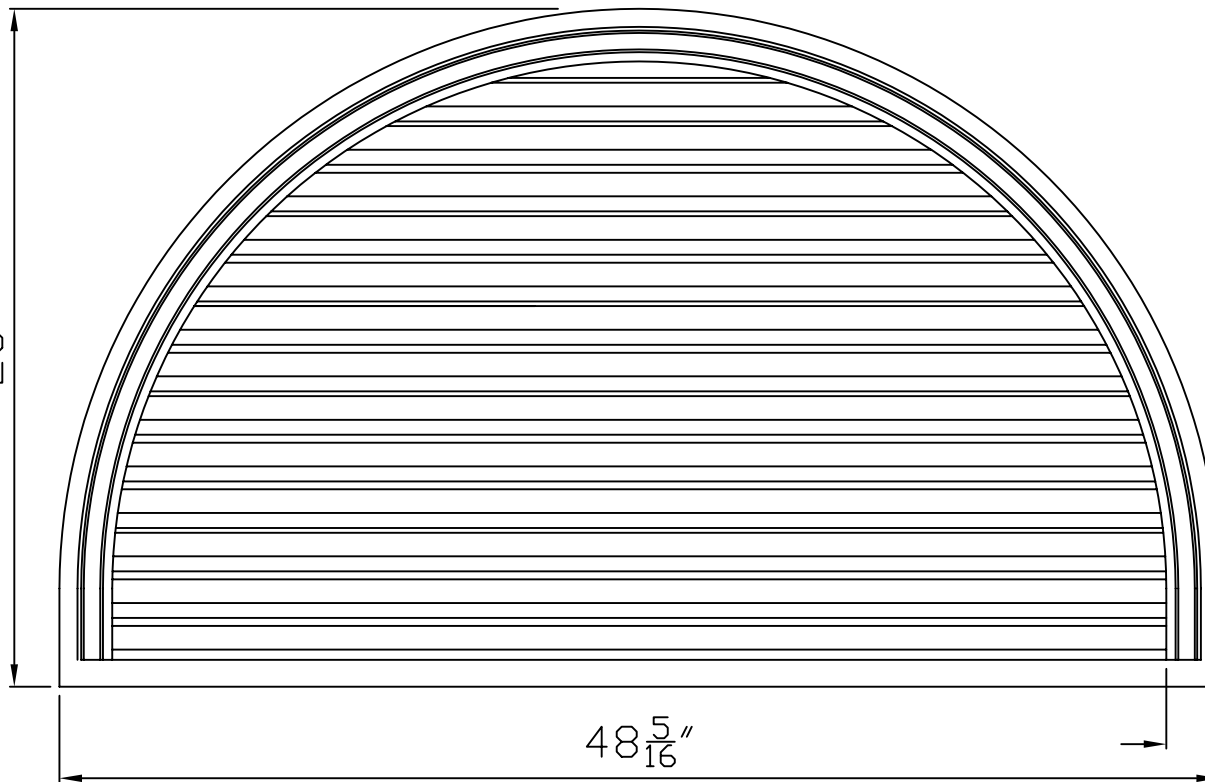

1 ³/₄"

28"

48 ⁵/₁₆"

2 ³/₁₆"

Name: HALF ROUND LOUVER

Dimensions: W 48 5/16", H 28", P 1 3/4"

Material: Polyurethane

Part Number:
G648