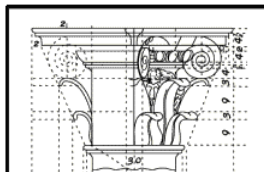

Name: LOUVER (DECORATIVE)

Dimensions: Ø 22 7/8" x W 24" x H 24"

Tolerances: ± 1/4"

Material: Polyurethane

Part Number:

G724D

Date: 01/04/07

Scale: Not to scale

Drawn By: MS