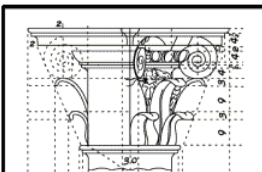

ARCHITECTURAL
ORNAMENT

PROPERTY OF

ARCHITECTURAL ORNAMENT INC.

Design Copyright © Architectural Ornament Inc. 2007. All rights reserved

55 BRADWICK DRIVE
CONCORD, ONTARIO
L4K 1K5

www.architectural-ornament.com

PHONE: (905) 738-9459
800-567-3554

FAX : (905) 738-6734
800-567-4489