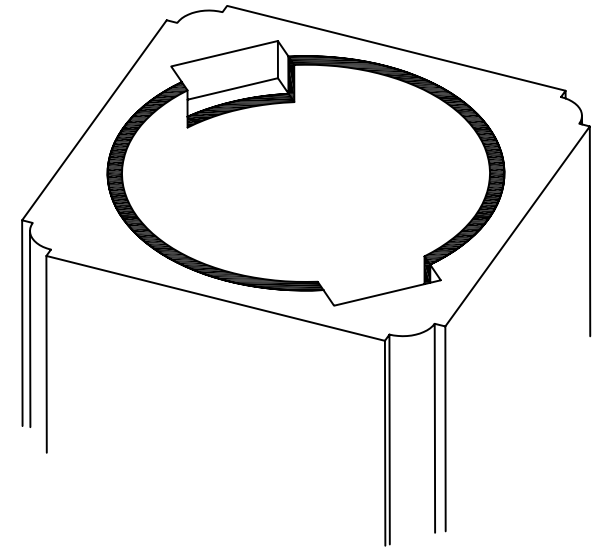

Corners detail close-up

Name: PANEL NEWELL POST

Dimensions: W 10" x H 10" x L 48"

Material: Polyurethane

Part Number:

NP1000

Date: 06/30/06

Scale: Not to scale