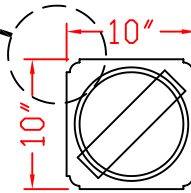

Corners detail close-up

Name: PANEL NEWELL POST

Dimensions: W 10" x H 10" x L 48"

Material: Polyurethane

Part Number:

NP1000

Date: 06/30/06

Scale: Not to scale