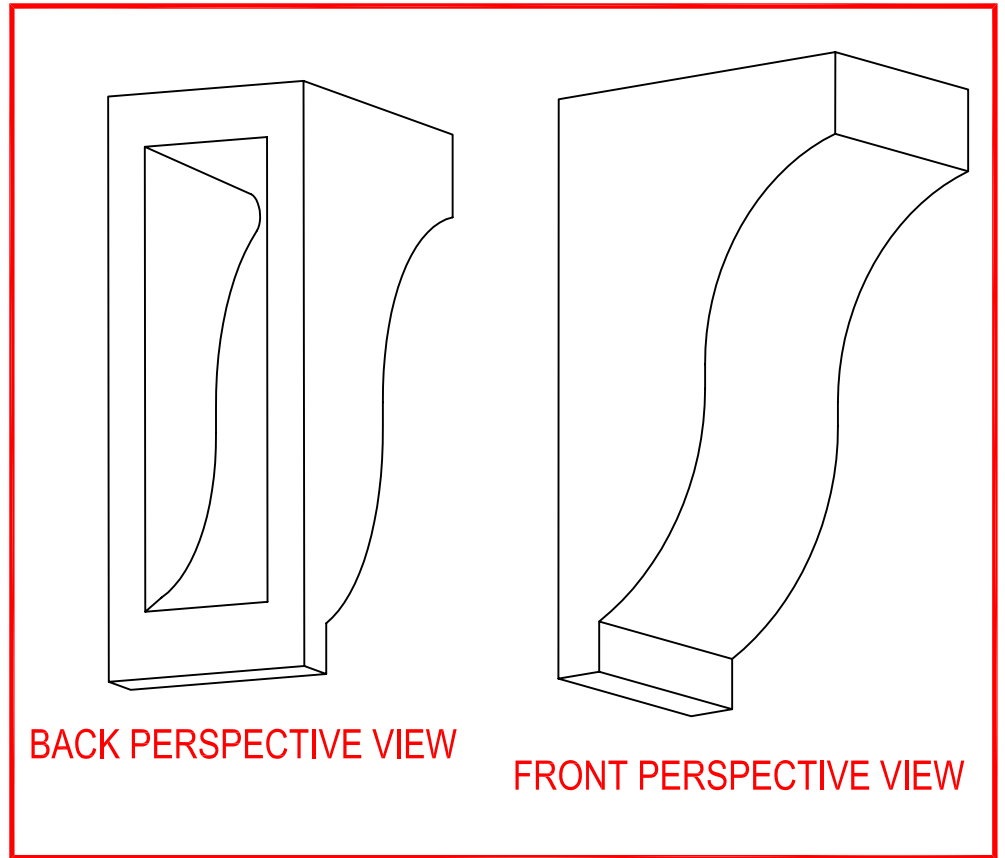

SIDE VIEW

FRONTVIEW

BACK PERSPECTIVE VIEW

FRONT PERSPECTIVE VIEW

Name: BRACKET
 Dimensions: W 4" x H 11" x P 6 1/2"
 Material: Polyurethane

Part Number:
P422

Date: 06/29/06
 Scale: Not to scale
 Drawn By: MS