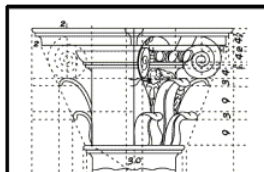

Name: ROSETTES

Dimensions: L 3 3/4", W 3 3/4", P 1"

Material: Polyurethane

Part Number:

R695

Date: 05/21/04

Scale: Not to scale

Drawn By: