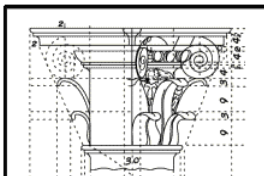

Name: ELLIPTICAL SUNBURST

Dimensions: W 33 3/8", H 9", P 2 1/8"

Material: Polyurethane

Part Number:

S339

Date: 05/04/04

Scale: Not to scale

Drawn By: