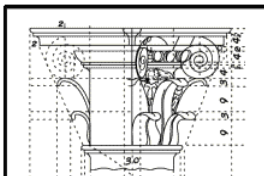

Name: Elliptical Sunburst

Dimensions: W 48", H 12", P 1 3/4"

Material: Polyurethane

Part Number:

S481

Date: 09/12/05

Scale: Not to scale

Drawn By: MS