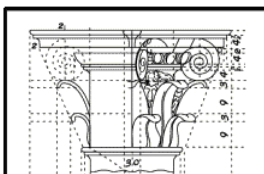

Name: Window Features

Dimensions: L60 5/8", H 31 3/4", P 4"

Material: Polyurethane

Part Number:

SA1040K

Date: 05/31/04

Scale: Not to scale

Drawn By: MS