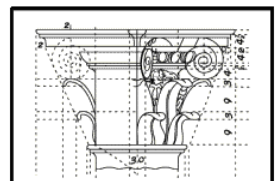

Name:
Moulded polyurethane shutter(Louvered style)

Dimensions:
W 12" x H 35 3/4" x P 1"

Material:
Polyurethane

Part Number:
SH-L1236

Date: 07/17/05

Scale: Not to scale

Drawn By: MS

ARCHITECTURAL
ORNAMENT