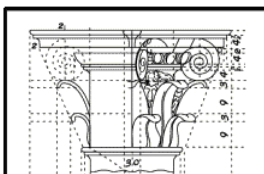

Name: Door & Window Crosshead

Dimensions: W 30" x H9" x P 2 3/4"

Material: Polyurethane

Part Number:

W930

Date: 05/05/04

Scale: Not to scale

Drawn By: