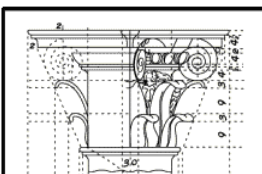

Name: Door & Window Crosshead

Dimensions: W 41 5/8" x H 9" x P 2 3/4"

Material: Polyurethane

Part Number:

**W941.63**

Date: 05/05/04

Scale: Not to scale

Drawn By: