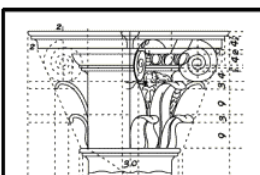

Name: Decor & Window Crosshead

Dimensions: W44"xH9"xP2 3/4

Material: Polyurethane

Part Number:

**W944**

Date: 05/05/04

Scale: Not to scale

Drawn By: