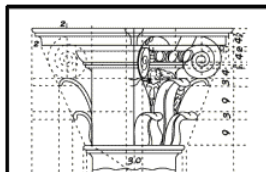

Name: Window Treatment

Dimensions: W 26", H 42", P 1"

Material: Polyurethane

Part Number: WP2642REP

Date: 05/20/04

Scale: Not to scale

Drawn By: MG

ARCHITECTURAL
ORNAMENT