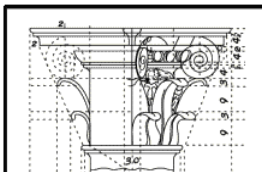

Name: Door & Window Crosshead

Dimensions: W 110", H 9", P 4 1/2"

Material: Polyurethane

Part Number:

X9110

Date: 05/19/04

Scale: Not to scale

Drawn By: