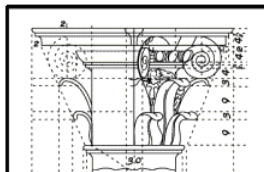

Name: Door & Window Crosshead

Dimensions: W 40", H 9", P 4 1/2"

Material: Polyurethane

Part Number:

X940

Date: 05/19/04

Scale: Not to scale

Drawn By: