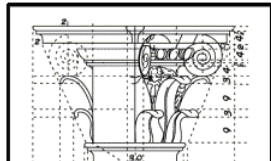

Name: Door & Window Crosshead

Dimensions: W 43" , H 9" , P 4 1/2"

Material: Polyurethane

Part Number: **X943**

Date: 05/19/04

Scale: Not to scale

Drawn By:

**ARCHITECTURAL**  
ORNAMENT