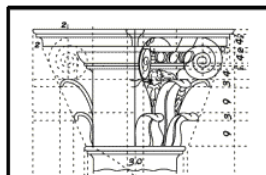

Name: Door & Window Crosshead

Dimensions: W 64" , H 9" , P 4 1/2"

Material: Polyurethane

Part Number:

**X964**

Date: 11/03/04

Scale: Not to scale

Drawn By: