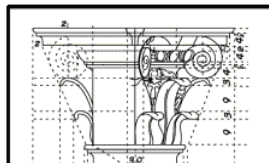

Name: Door & Window Crosshead

Dimensions: W 72 5/8", H 9", P 4 1/2"

Material: Polyurethane

Part Number:

X972.63

Date: 05/19/04

Scale: Not to scale

Drawn By: